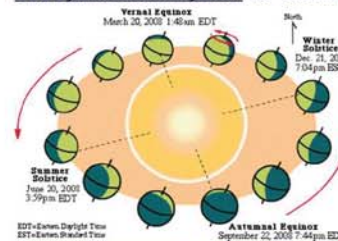

How festivals are determined? The sankathara chaturthi the chaturthi tithi must be prevailing during the moonrise time. Sankathara Chaturthi/Karwa Chauthi is celebrated when Chaturthi prevails during moon rise time Moonrise in New Delhi on a given date is at 19:36 and in West Bengal, Kolkatta is at 19:25 PM. Now trititiya ends at 19:32 PM IST. So Kolkatta will celebrate karwa chauth/sankathara chaturthi on the Tomm where as people in New Delhi will celebrate on the same day.

Timings in this calendar are end timings of the Tithi and Nakshatra and for Sun/Moon entering time when it enters a new rashi. If the hour number is greater than 12 it means PM. When the hour number is greater than 23 then it ends on the next English date before sunrise, that means subtract 24 hours from hour to get exact time and take next English date. For example, tithi Amavasya ends at 26:36 on 19th March 2015 it means it ends at 2:36 AM on 20th March.

Uttarayana/Dakshinayana: The season occur based on earth's position around the Sun. This is due to